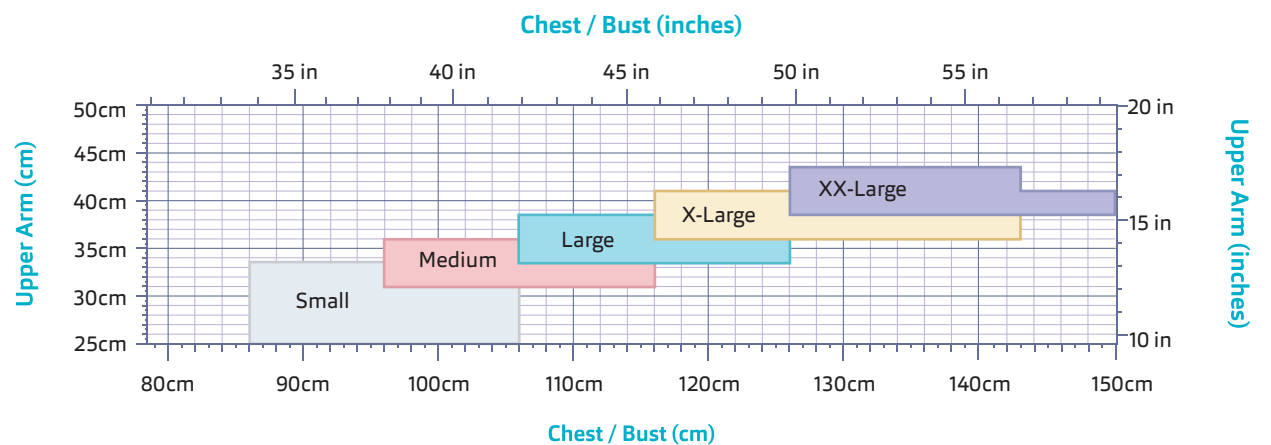

Unisex T-shirt