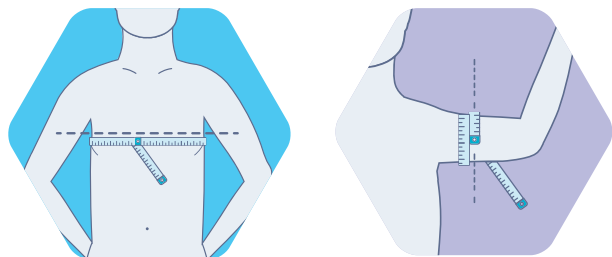

Unisex T-shirt