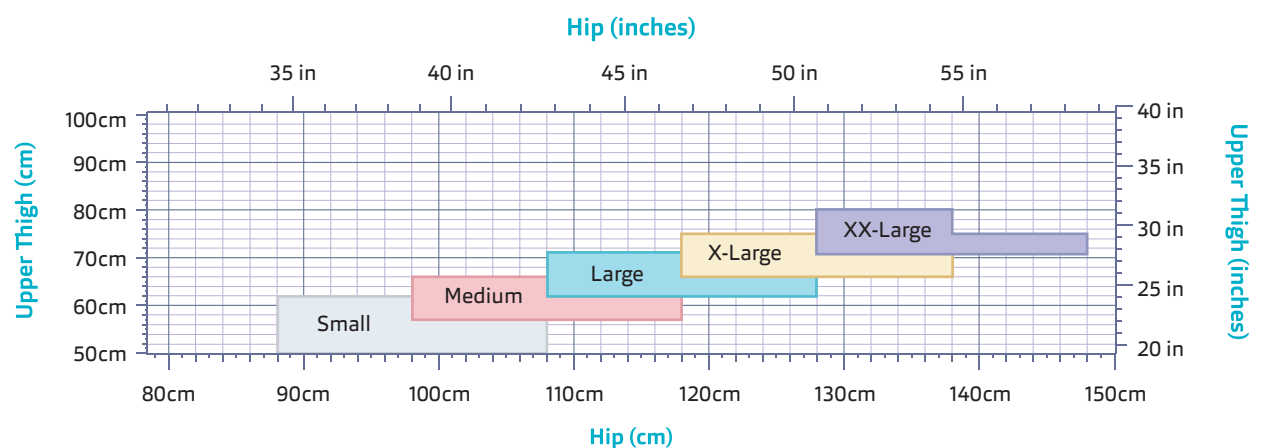

Women's Briefs