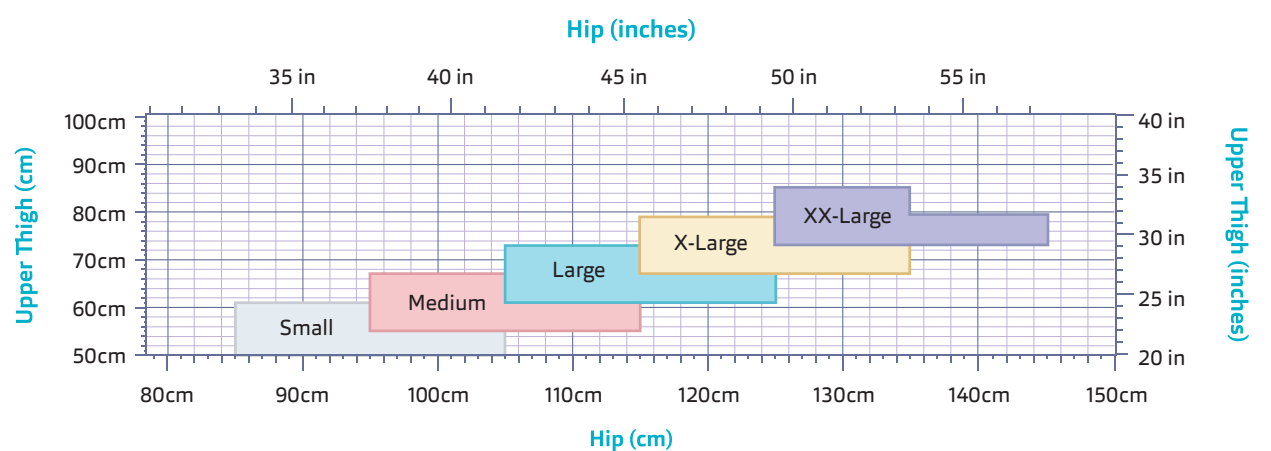

Men's Briefs

Email: marketing@hrhealthcare.co.uk
Call customer services: 01482 631606