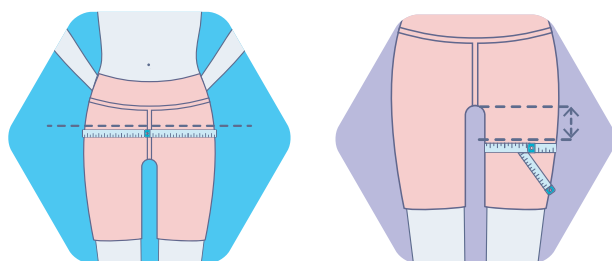

Women's Briefs