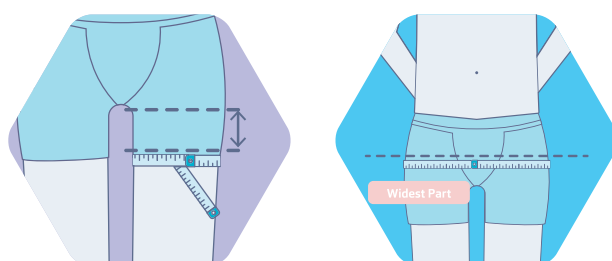

Men's Briefs

Email: marketing@hrhealthcare.co.uk
Call customer services: 01482 631606