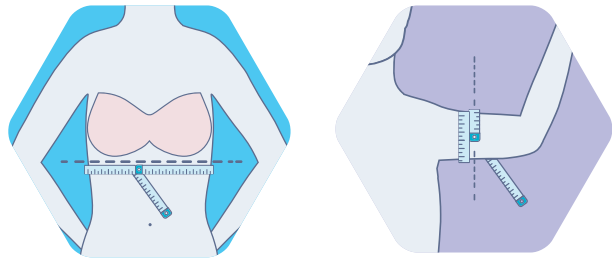

Take away the pain of difficult-to-dress wounds

HIDRAWEAR COMES IN A BROAD RANGE OF SIZES

It is important that the HydraWear base layers fit snugly against the skin to achieve optimal clinical results. HydraWear's sizing is different to standard clothing sizes, so please use the measuring guide below to ensure correct fit. If the measurements sit between two sizes, select the smaller option. Additional guidance can be found on HydraWear's online portal.

Women's Crop Top