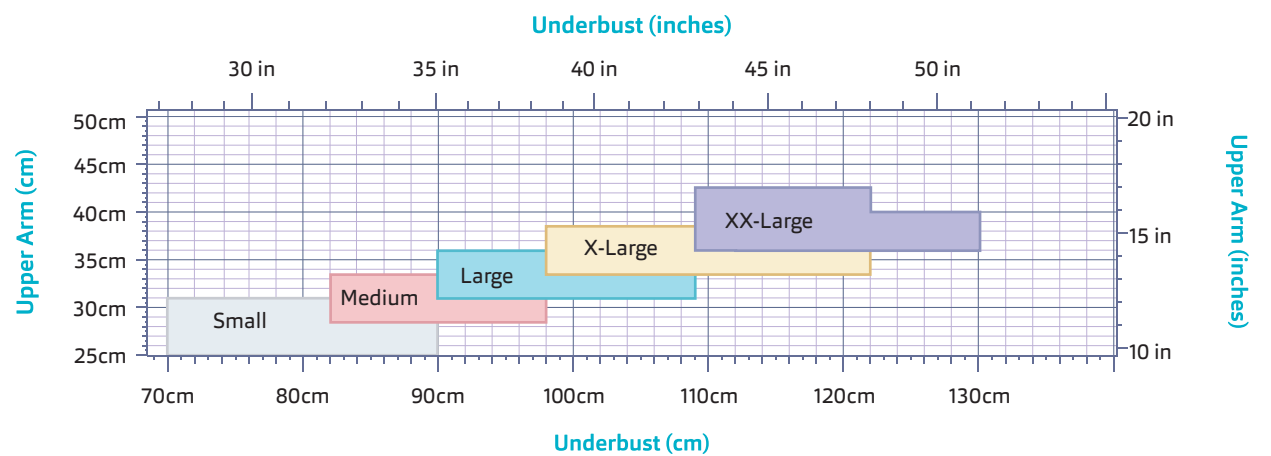

Take away the pain of difficult-to-dress wounds

HIDRAWEAR COMES IN A BROAD RANGE OF SIZES

It is important that the HydraWear base layers fit snugly against the skin to achieve optimal clinical results. HydraWear's sizing is different to standard clothing sizes, so please use the measuring guide below to ensure correct fit. If the measurements sit between two sizes, select the smaller option. Additional guidance can be found on HydraWear's online portal.

Women's Crop Top